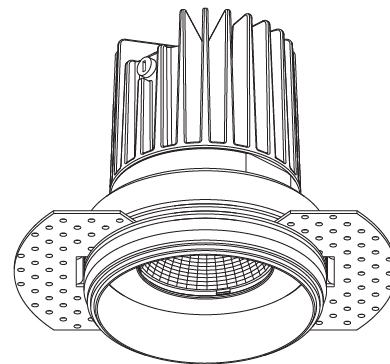

GENERAL

Series: Oiko
Subseries: Oiko Standard
Brand: Prolicht
Division: Architectural
Mounting Type: Trimless
Mounting Location: Ceiling
Subcategory: Downlight

PHYSICAL

Shape: Round
Diameter (mm): 65
Diameter (in): 2 5/16
Height (mm): 90
Height (in): 3 9/16
Ceiling Thickness (mm): 10 / 12.5 / 15 / 25
Ceiling Thickness (in): 3/8 or 1/2 or 9/16 or 1
Min. Recessing Depth (mm): 110
Min. Recessing Depth (in): 4 5/16
Light Distribution: Downlight
Weight (kg): 0.313
Weight (lbs): 0.690
Fixture Finish: SSR / BKV / CWI / CRY / HAB / UFT / ITA / RUA / FTG / MYG / LOD / PUS / FRO / FUP / KIA / POP / BLS / SPG / MEY / GOH / GUM / CHC / COM / ABZ / JAG / OBR / MOS / ROR
Fixture Material: Aluminum Die Cast
Cut-out Measurements: 79mm / 3 1/8"
Upon Request: Unique Sizes Unique Ceiling Thickness

ELECTRICAL

Lamp Type: LED (Zhaga Standard)
Input Wattage (W): 16.5
Total Output Wattage (W): 14.7
Dimming: Dali Dimming
Driver Included: No
Driver Location: Recessed Housing
Driver Type: Constant Current - 120Vac
Driver Class: Class 2
Input Voltage (V): 120 - 277
Constant Current (MA): 350

LED

Color Temperature (°K): Warm Dim
Max. Delivered Lumen (lm): 770
CRI: >90 CRI
Lamp Life (hrs): 50000
Upon Request: Special Color Temperature RGB-W Tunable White Special LED

OPTICAL

Reflector: 20 / 40 / 60
Upon Request: Special Beam Angles

RATINGS AND CERTIFICATIONS

Certified By: Certified for North American Standards
IP rating: IP20

90mm 3 9/16"

Ø 65mm 2 5/16"

Ø 115mm 4 1/2"