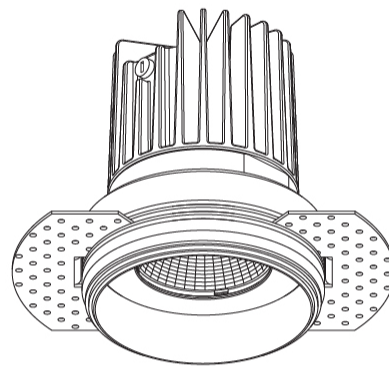

PHYSICAL

Shape: Round
Diameter (mm): 65
Diameter (in): 2 ⁹/₁₆
Height (mm): 90
Height (in): 3 ⁹/₁₆
Ceiling Thickness (mm): 10 / 12.5 / 15
Ceiling Thickness (in): 3/8 or 1/2 or 9/16
Min. Recessing Depth (mm): 110
Min. Recessing Depth (in): 4 ¹⁵/₁₆
Light Distribution: Downlight
Weight (kg): 0.312
Weight (lbs): 0.687
Fixture Finish: SSR / BKV / CWI / CRY / HAB / UFT / ITA / RUA / FTG / MYG / LOD / PUS / FRO / FUP / KIA / POP / BLS / SPG / MEY / GOH / GUM / CHC / COM / ABZ / JAG / OBR / MOS / ROR
Fixture Material: Aluminum Die Cast
Cut-out Measurements: 79mm / 3 1/8"

ELECTRICAL

Lamp Type: LED (Zhaga Standard)
Input Wattage (W): 15.5
Total Output Wattage (W): 14
Dimming: Tri-Mode (Non-Dimming and Phase Dimming (120Vac only) and 0-10V Dimming)
Driver Included: No
Driver Location: Recessed Housing
Driver Type: Constant Current - Universal
Driver Class: Class 2
Input Voltage (V): 120 - 277
Constant Current (MA): 500

LED

Color Temperature (°K): 2700 / 3000 / 3500 / 4000
Max. Delivered Lumen (lm): 930 / 960 / 1009 / 1030
Nominal Lumen (lm): 1386 / 1438 / 1511 / 1542
CRI: >90 CRI
Lamp Life (hrs): 50000
Upon Request: Special Color Temperature RGB-W Tunable White Special LED

OPTICAL

Reflector: 20 / 40 / 60
Adjustability: Fixed

RATINGS AND CERTIFICATIONS

Certified By: Certified for North American Standards
IP rating: IP44
Upon Request: Special Beam Angles

90mm 3 ⁹/₁₆"

Ø 65mm 2 ⁹/₁₆"

Ø 115mm 4 ¹/₂"

110mm
4 ³/₁₆"

79mm
3 ¹/₄"

10 | 12 ¹/₂ | 15
³/₁₆" | ¹/₂" | ⁹/₁₆"